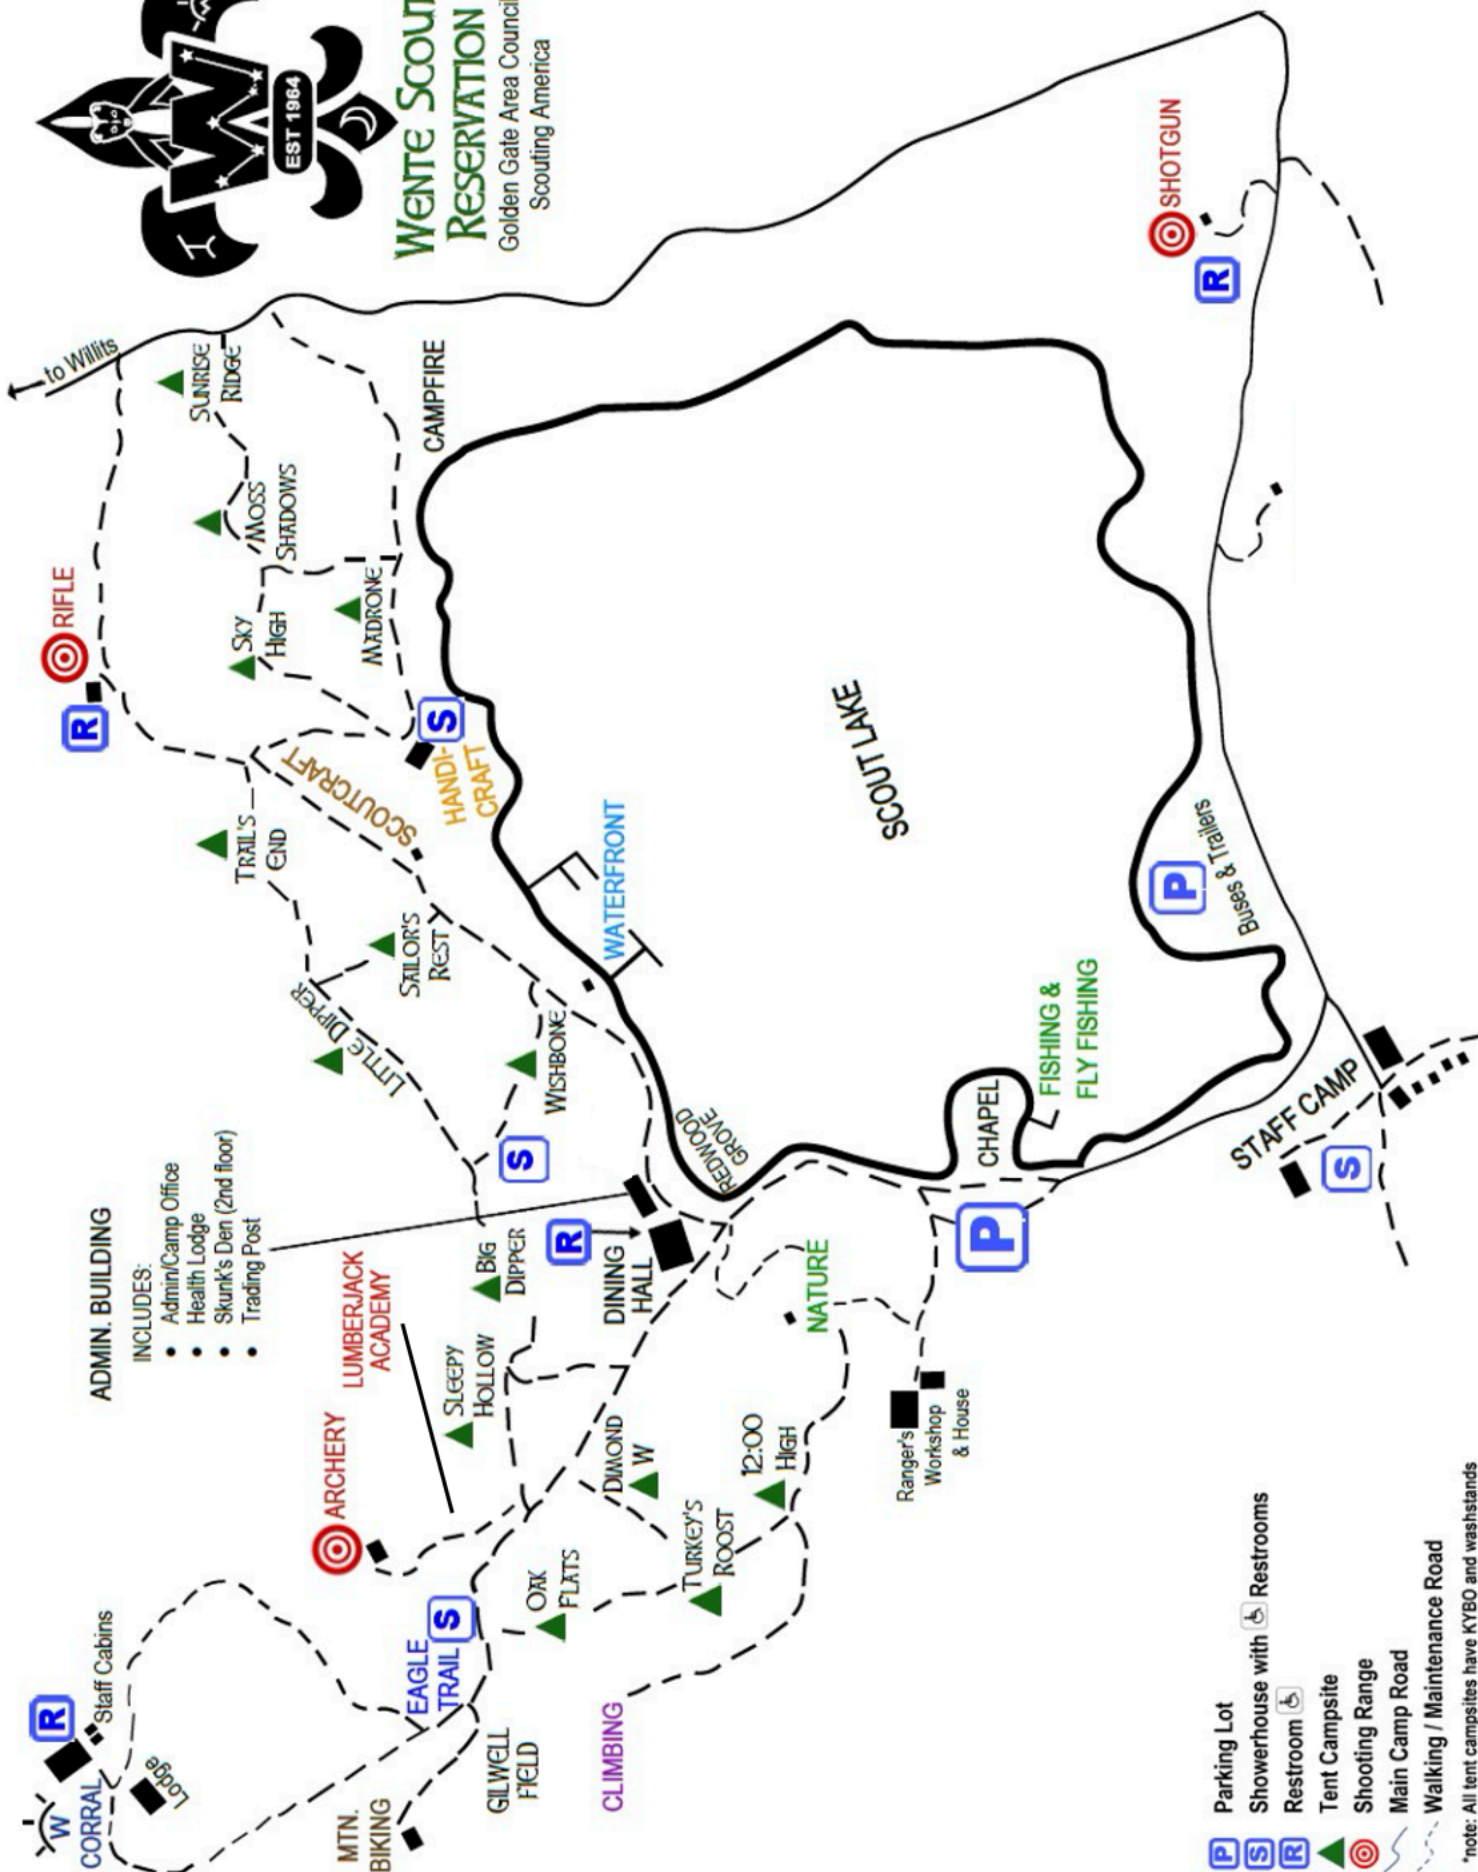

WENTE SCOUT RESERVATION
 Golden Gate Area Council
 Scouting America

ADMIN. BUILDING

INCLUDES:

- Admin/Camp Office
- Health Lodge
- Skunk's Den (2nd floor)
- Trading Post

- P** Parking Lot
- S** Showerhouse with Restrooms
- R** Restroom
- T** Tent Campsite
- 🎯** Shooting Range
- Main Camp Road
- ⋯** Walking / Maintenance Road

*note: All tent campsites have KYBO and washstands